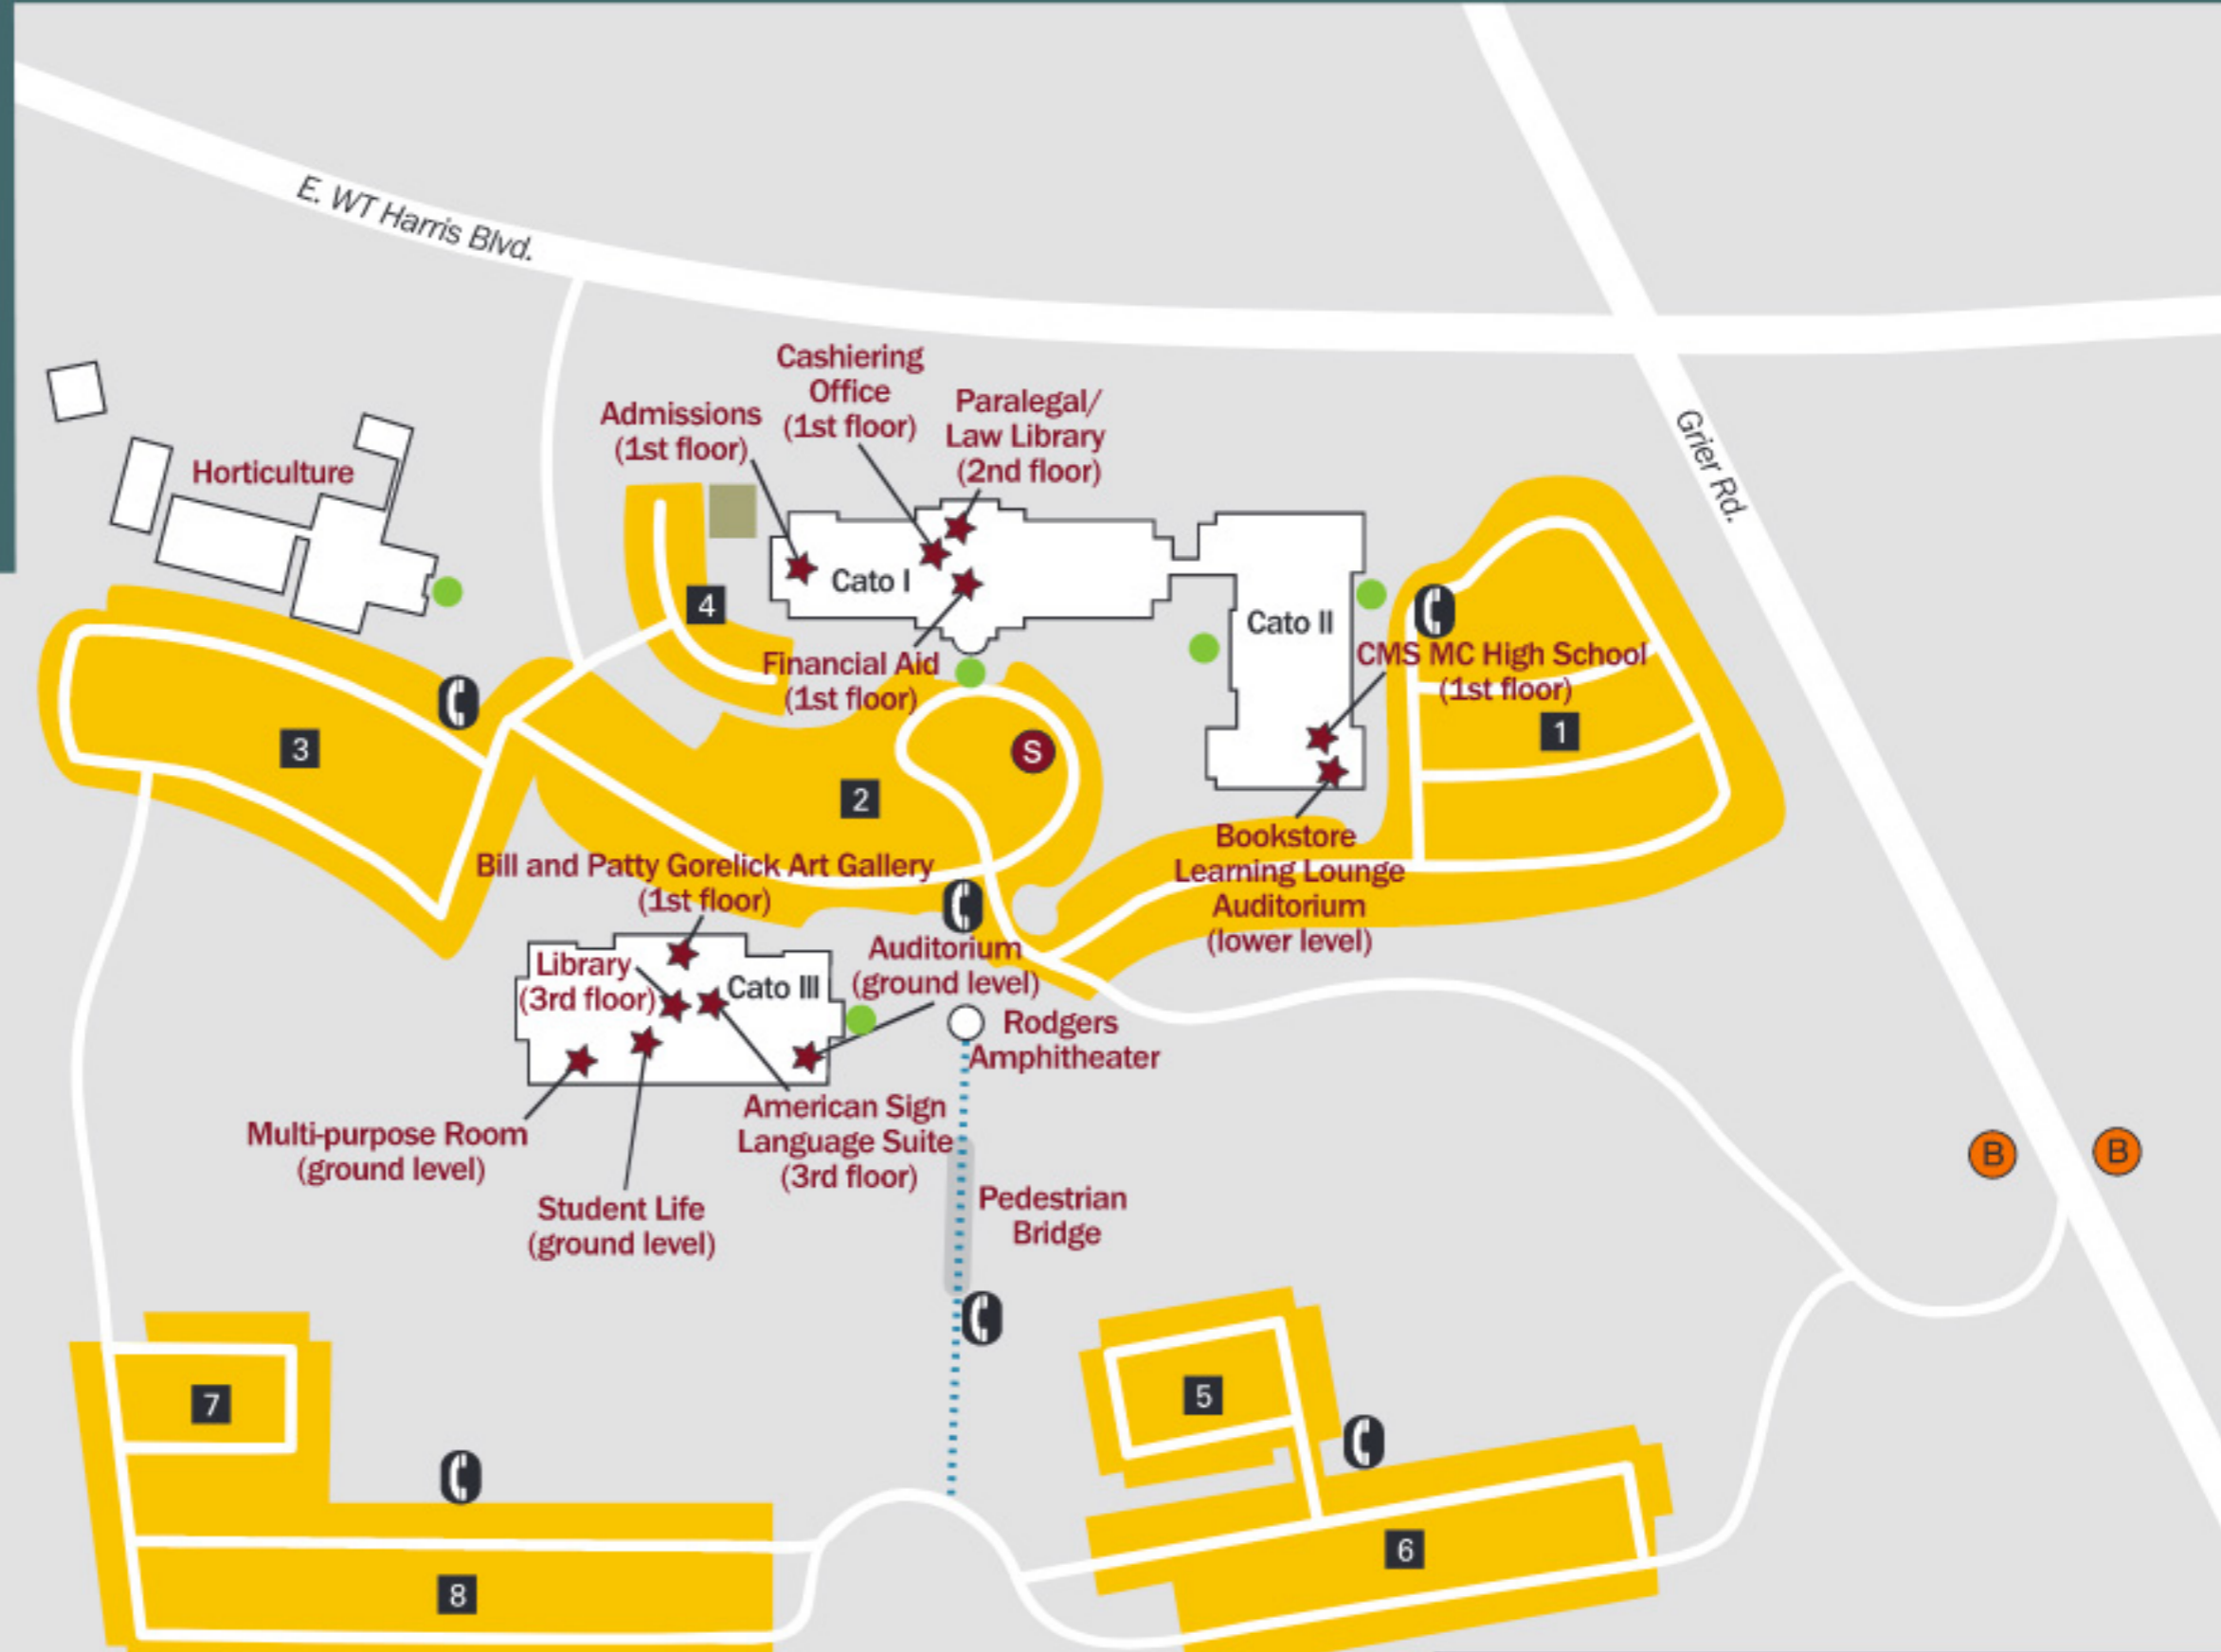

Cato Campus

8120 Grier Road
 Charlotte, NC 28215
 cpcc.edu • 704.330.4800

NOTE: Information on this map is subject to change.
 For the latest map version, please visit cpcc.edu.

Download the CPCC App for all the latest information.

LEGEND

- Bus Stop
- Special Transportation Services Stop
- Security Emergency Phone
- Handicapped-Accessible Building Entrance
- Points of Interest
- Public Assembly
- Parking (1, 2, 3, 4, 5, 6, 7, and 8)
- All parking areas include handicapped parking.
- Pedestrian Path